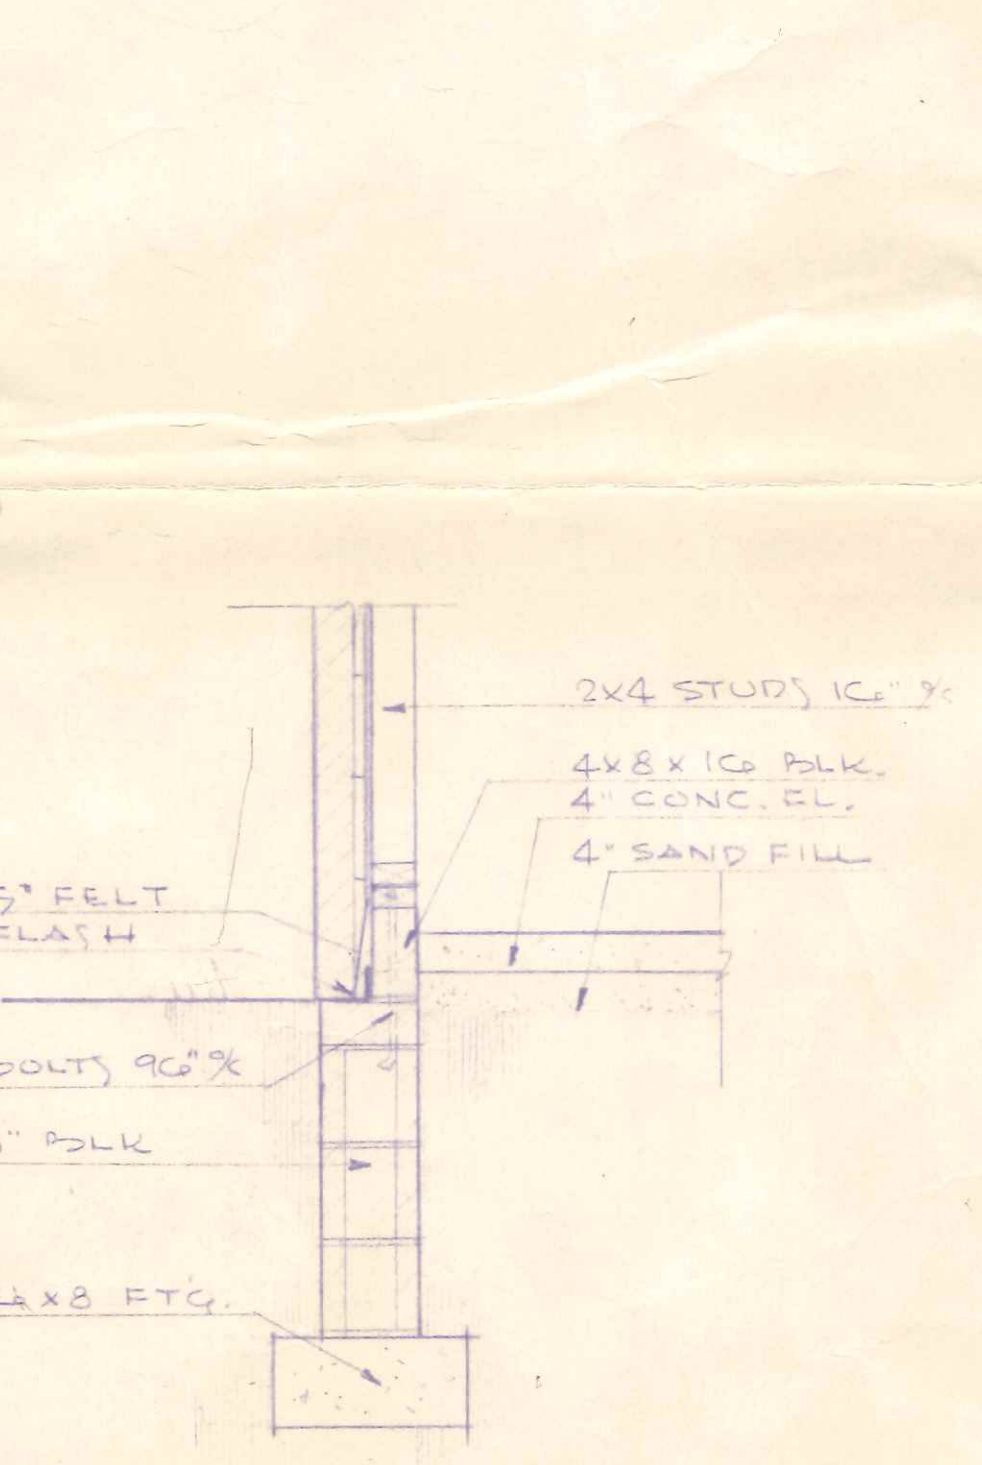

FOUNDATION

BLUE RIDGE HOMES INC.  
TOLEDO OHIO

303 E. Clinton  
DATE 11-29-08 SHEET OF  
SCALE 3/16" = 1'-0"  
JOB # 2107  
DRAWN BY E.H.  
CUB. DP

F O U N D A T I O N P L A N  
SCALE 4" = 1' 0"

S E C T I O N - " C "

G A B L E S E C - " B "

C R O S S S E C T I O N - " A "