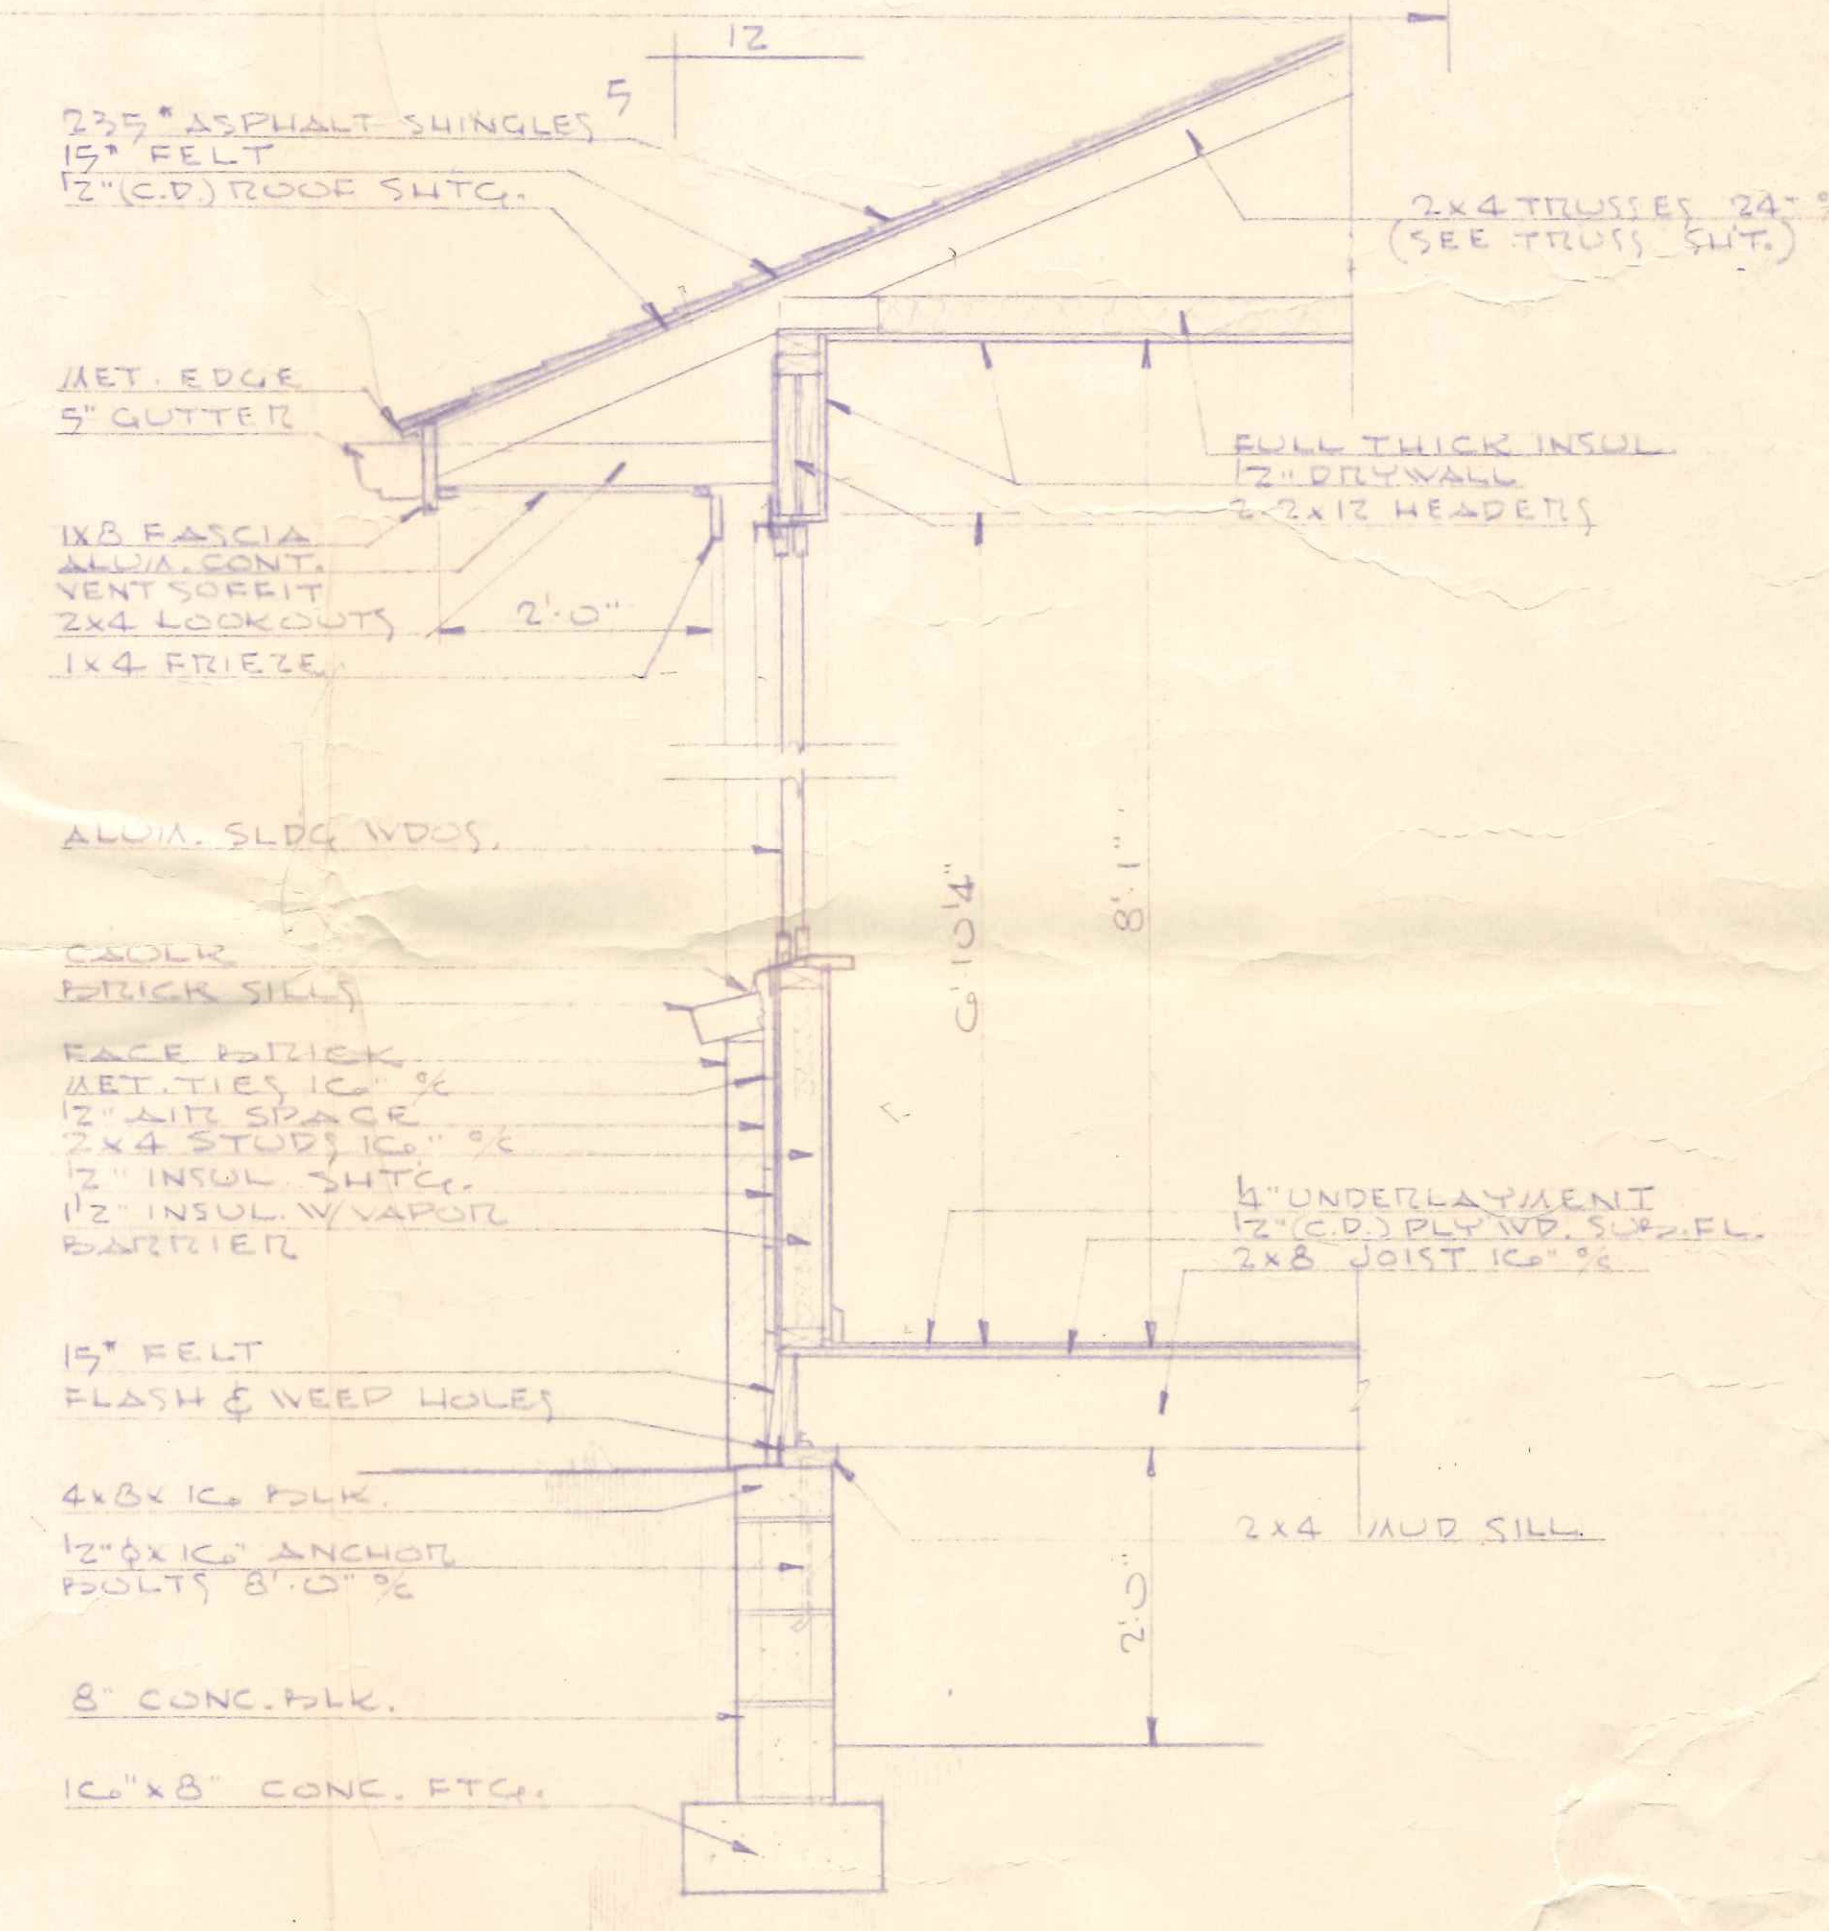

FOUNDATION

BLUE RIDGE HOMES INC.  
TOLEDO OHIO

303 E. Clinton  
DATE 11-29-08 SHEET OF  
SCALE 3/16" = 1'-0"  
JOB # 2107  
DRAWN BY E.H.  
CUB. DP

F O U N D A T I O N P L A N  
SCALE 4" = 1' 0"

S E C T I O N - " C "

G A B L E S E C - " B "

C R O S S S E C T I O N - " A "