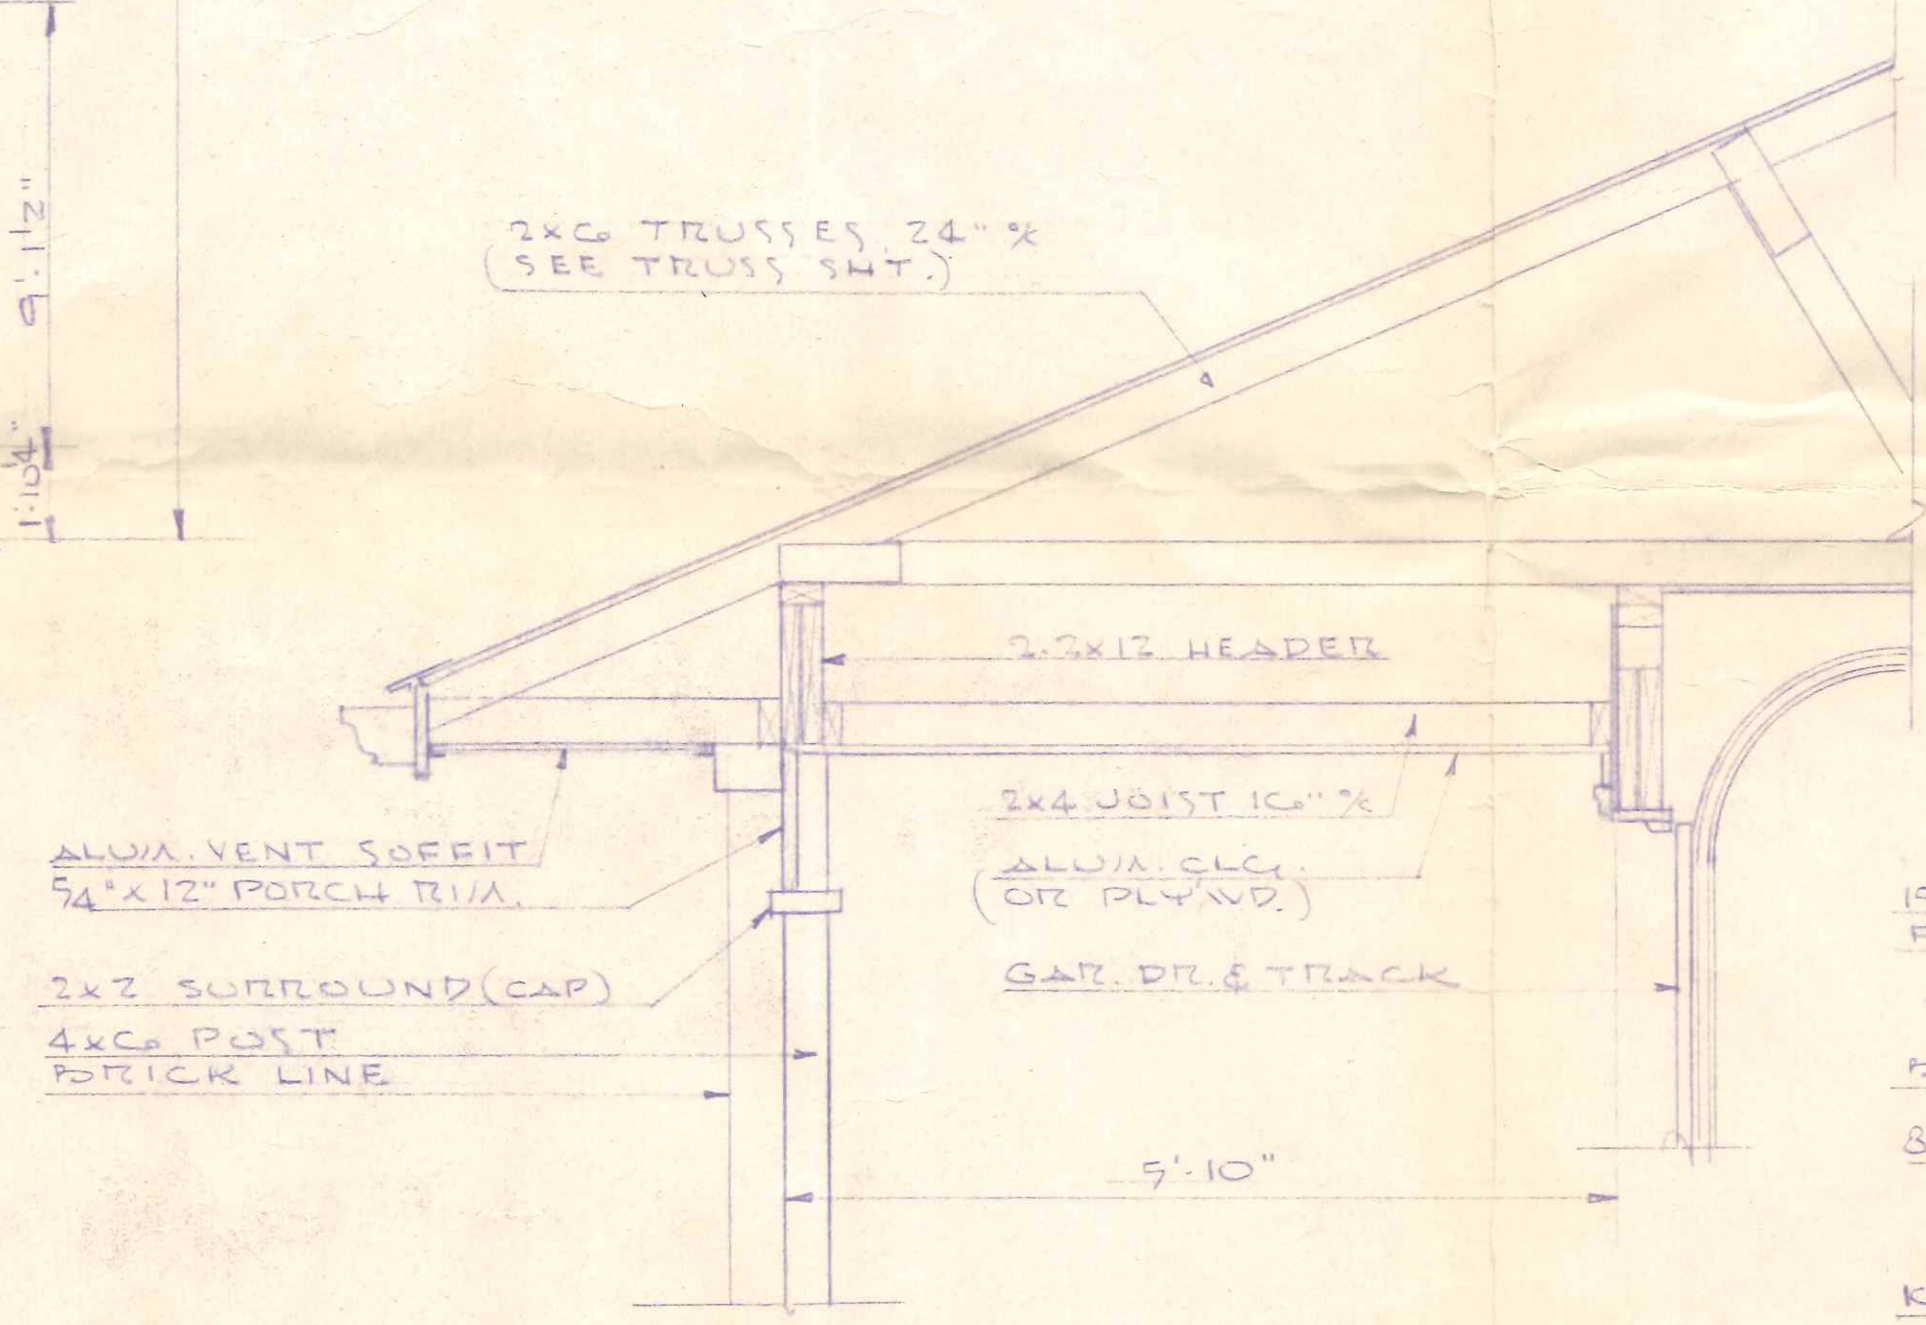

FOUNDATION

BLUE RIDGE HOMES INC.  
TOLEDO OHIO

303 E. Clinton  
DATE 11-29-08 SHEET OF  
SCALE 3/16" = 1'-0"  
JOB # 2107  
DRAWN BY E.H.  
CUB. DP

F O U N D A T I O N P L A N  
SCALE 4" = 1' 0"

S E C T I O N - " C "

G A B L E S E C - " B "

C R O S S S E C T I O N - " A "